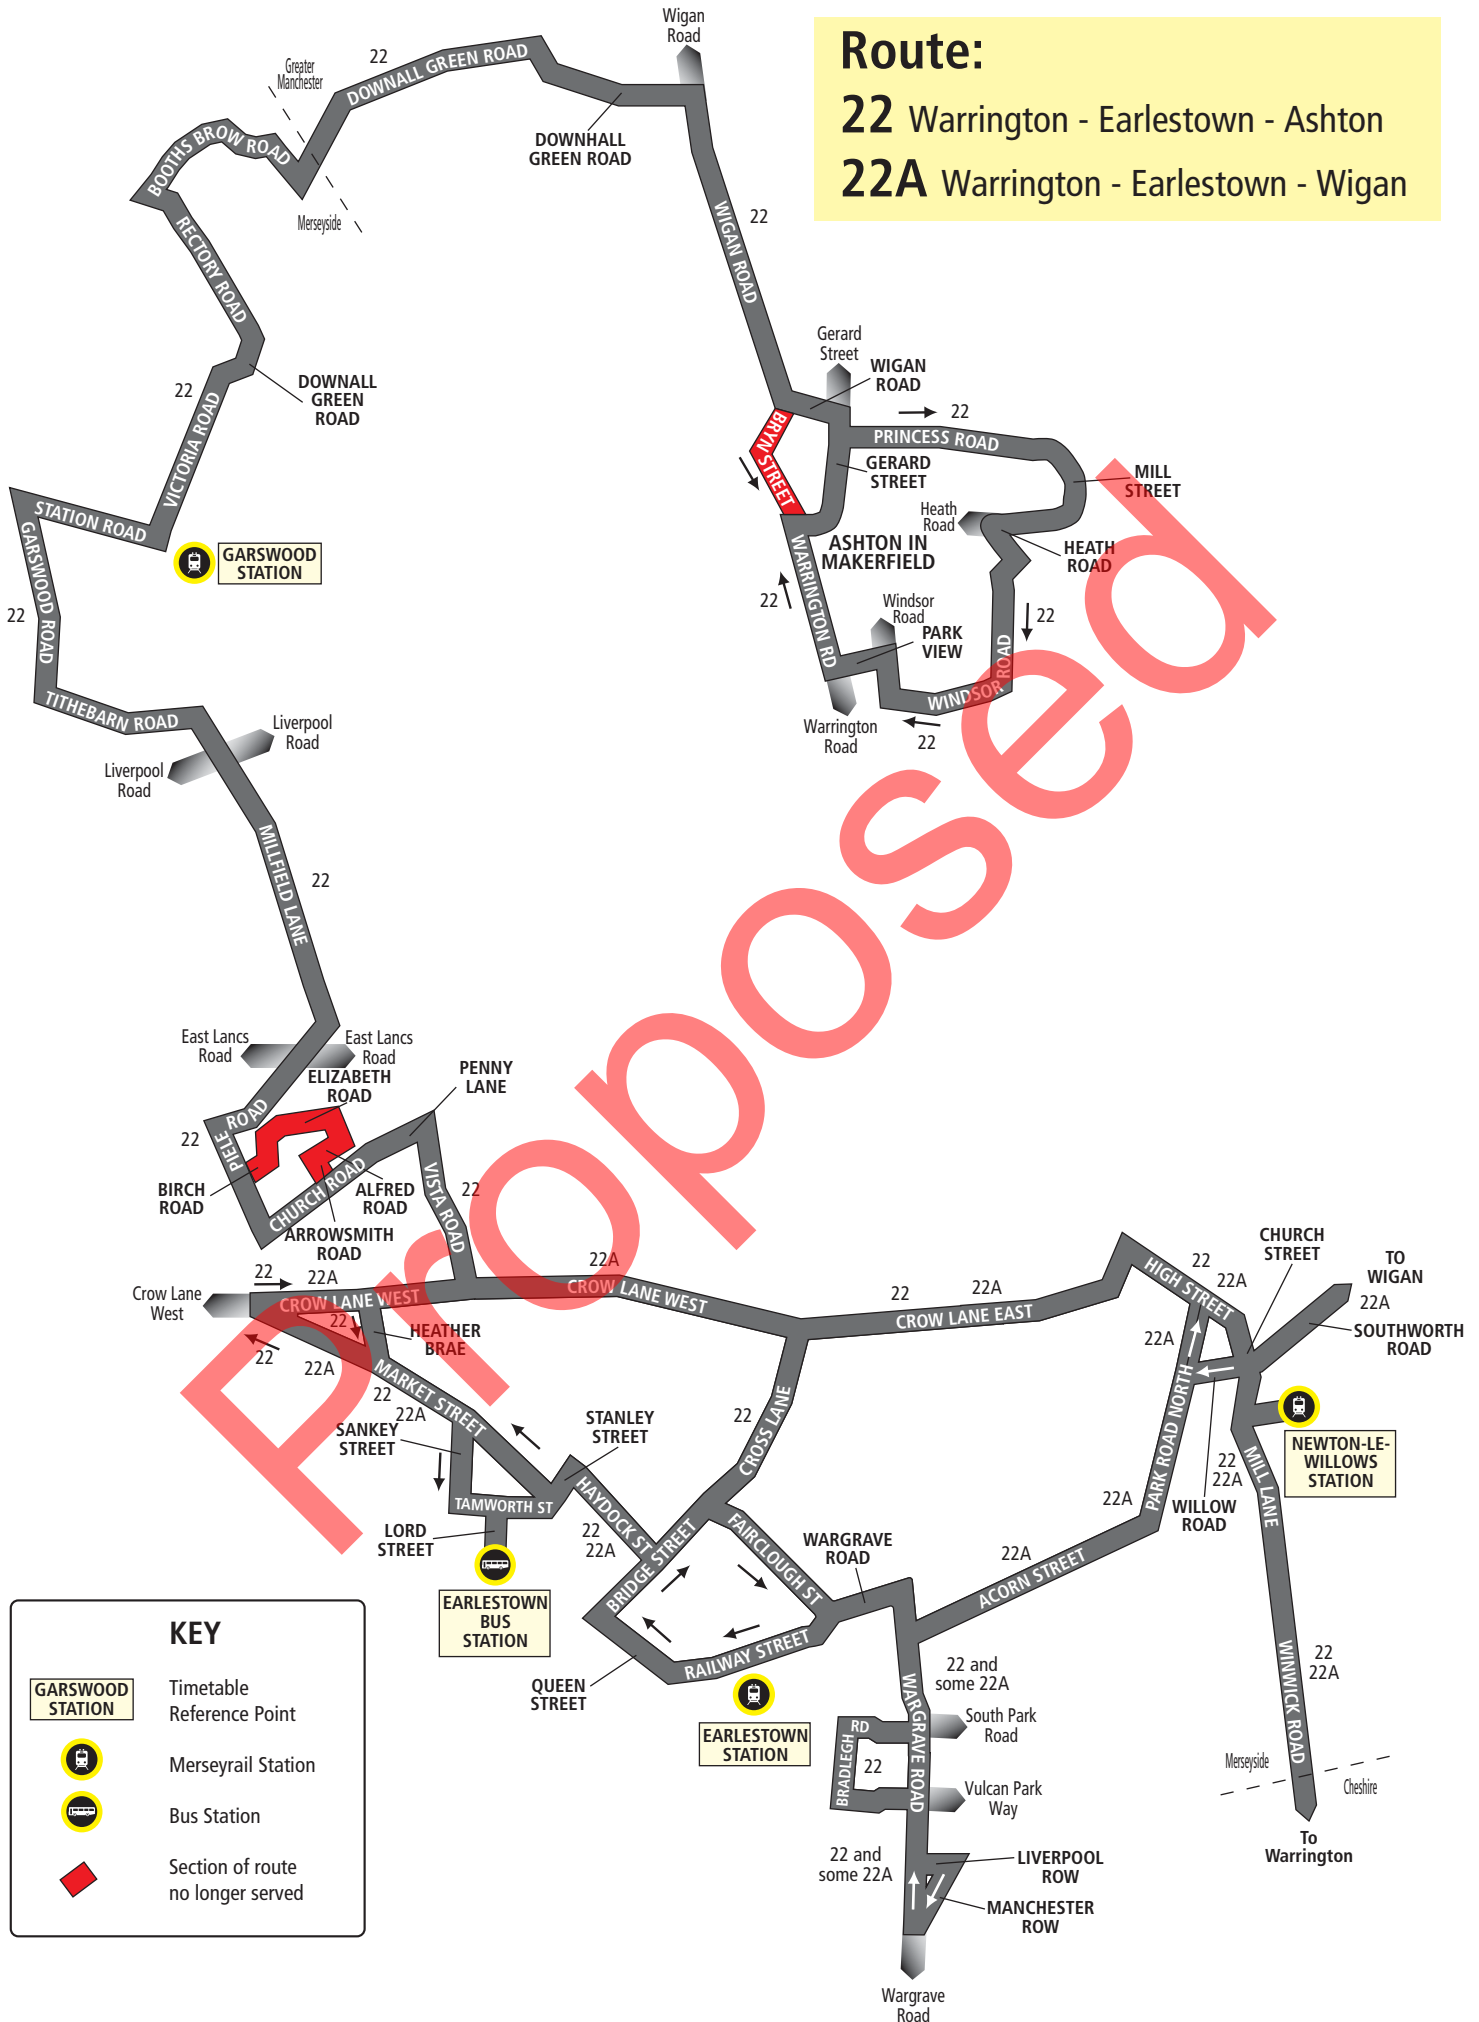

Route:

22 Warrington - Earlestown - Ashton

22A Warrington - Earlestown - Wigan

KEY

- Timetable Reference Point
- Merseyrail Station
- Bus Station
- Section of route no longer served