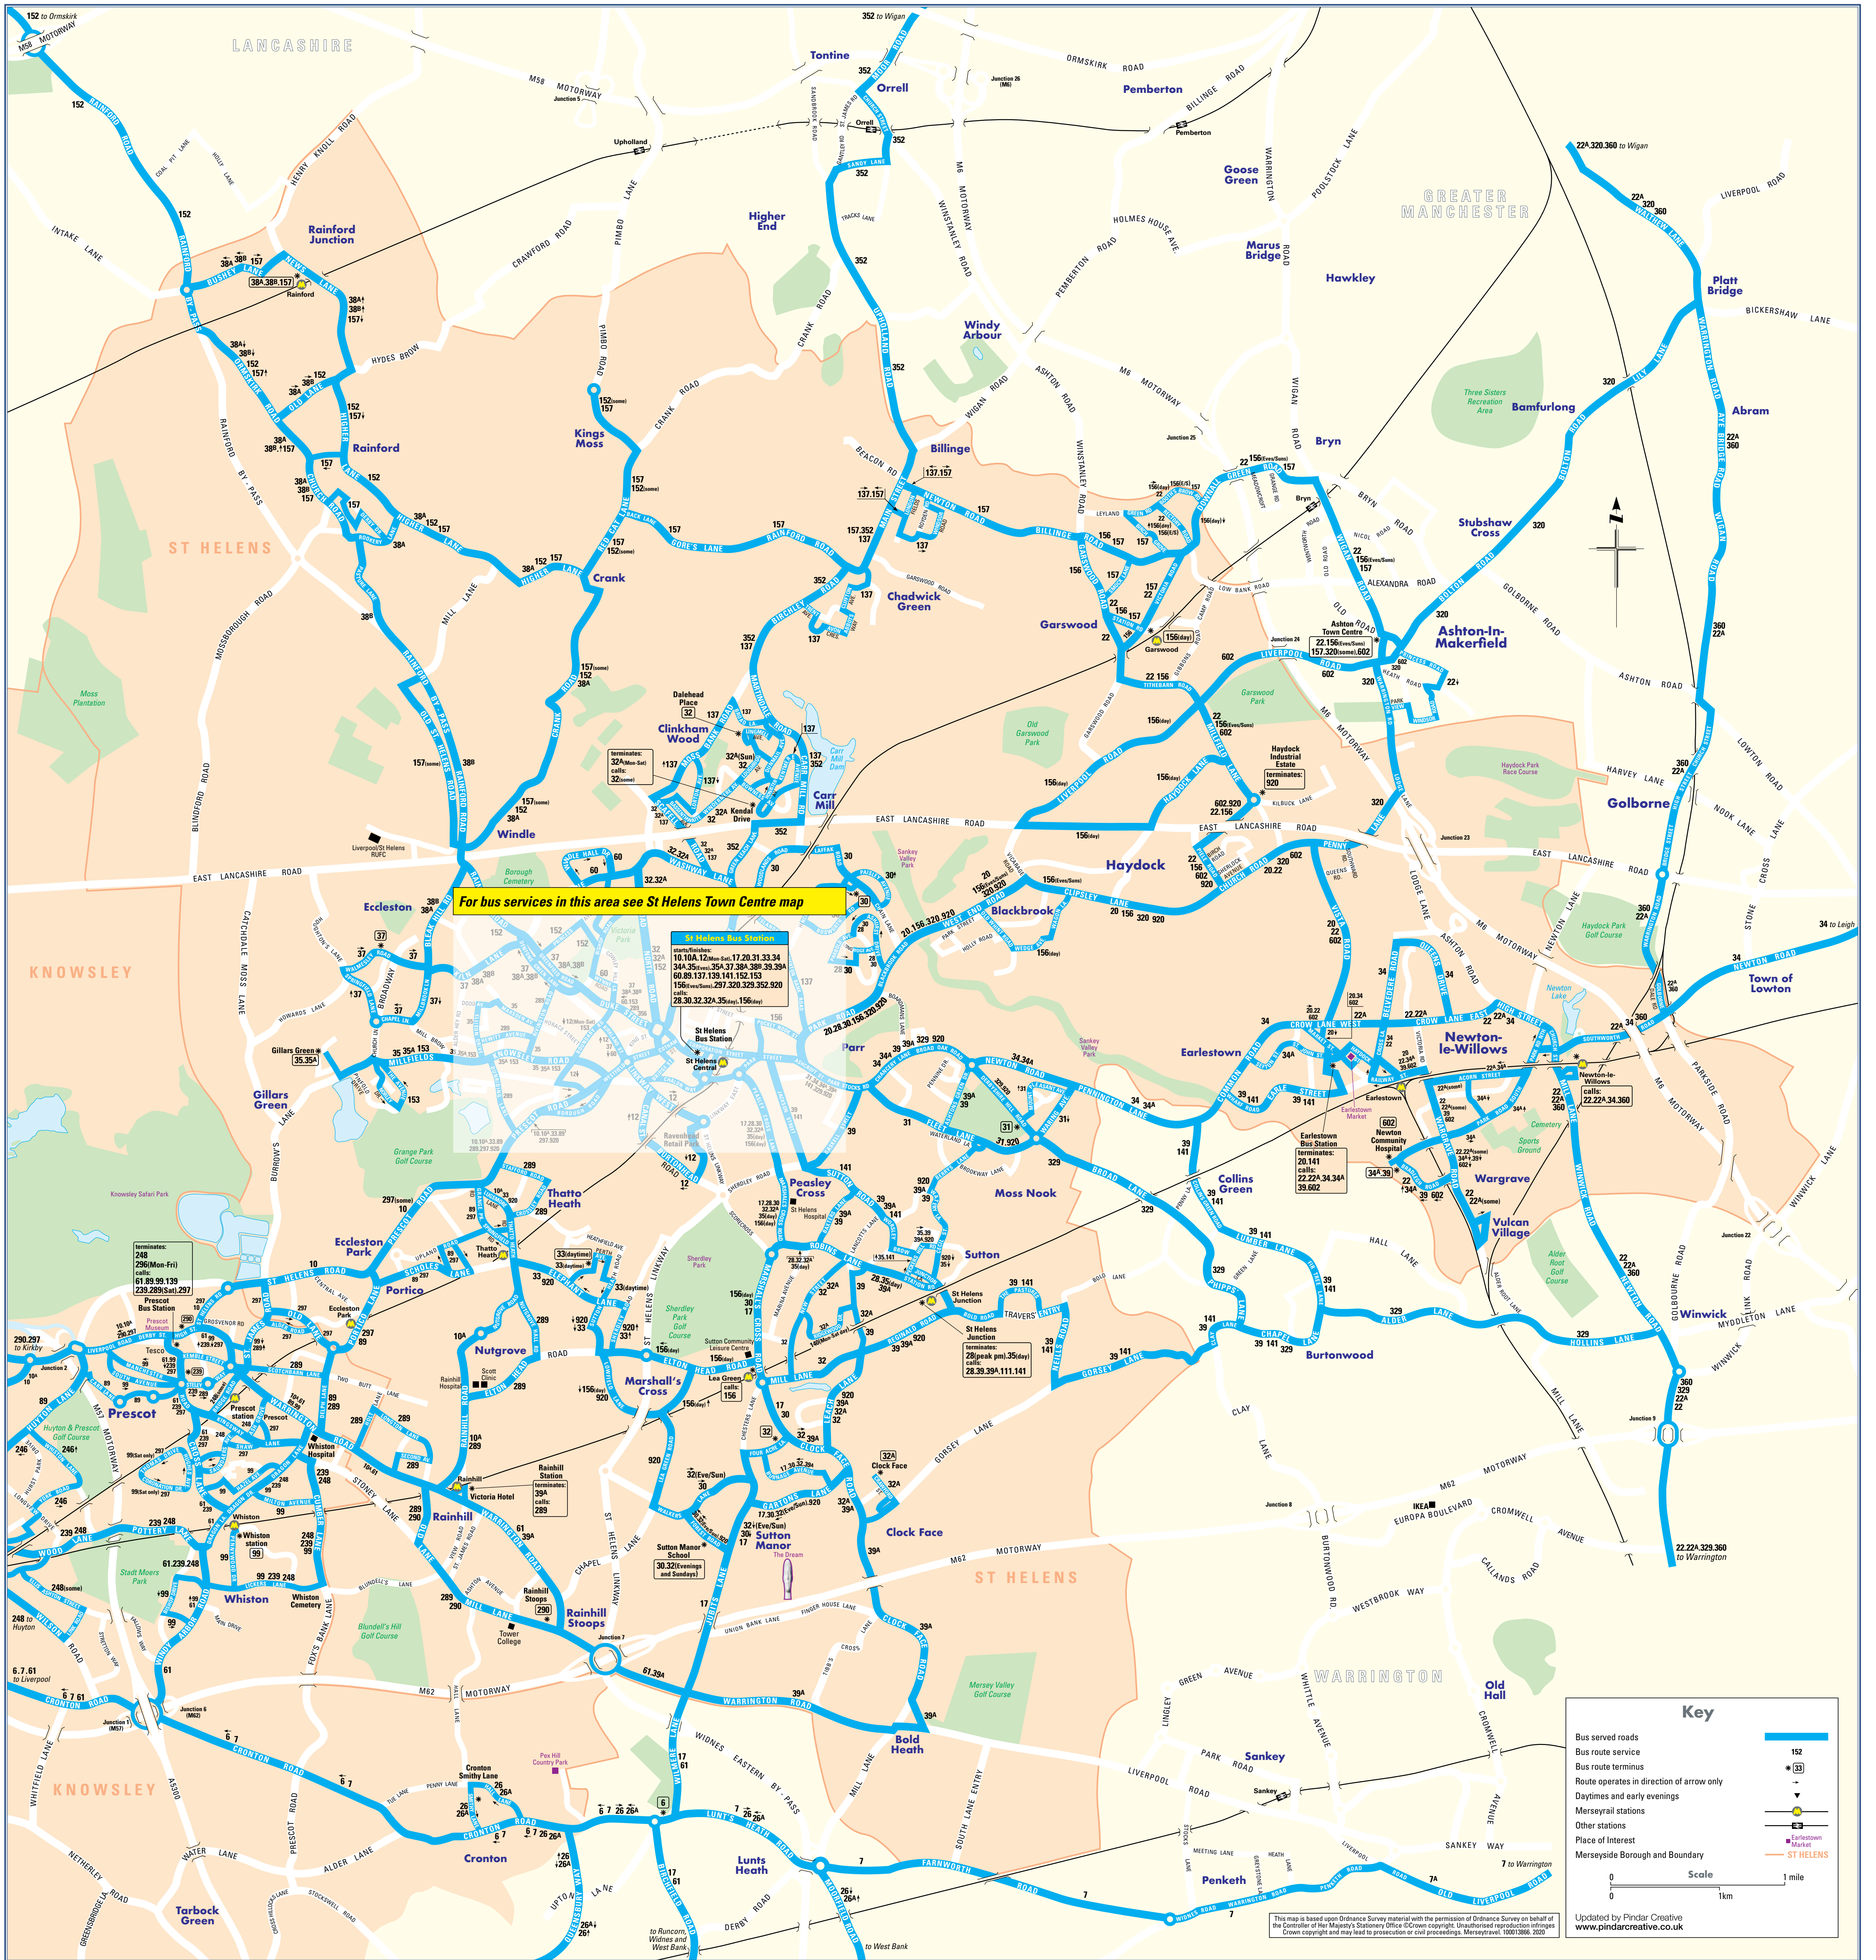

St Helens Area Network Bus Map

LIVERPOOL CITY REGION
COMBINED AUTHORITY

METROMAYOR
LIVERPOOL CITY REGION

www.
merseytravel.gov.uk

@merseytravel

public transport information
0151 330 1000
7am to 8pm Mondays to Fridays
8am to 8pm Saturdays, Sundays & bank holidays

Plan your journey online
www.jp.merseytravel.gov.uk