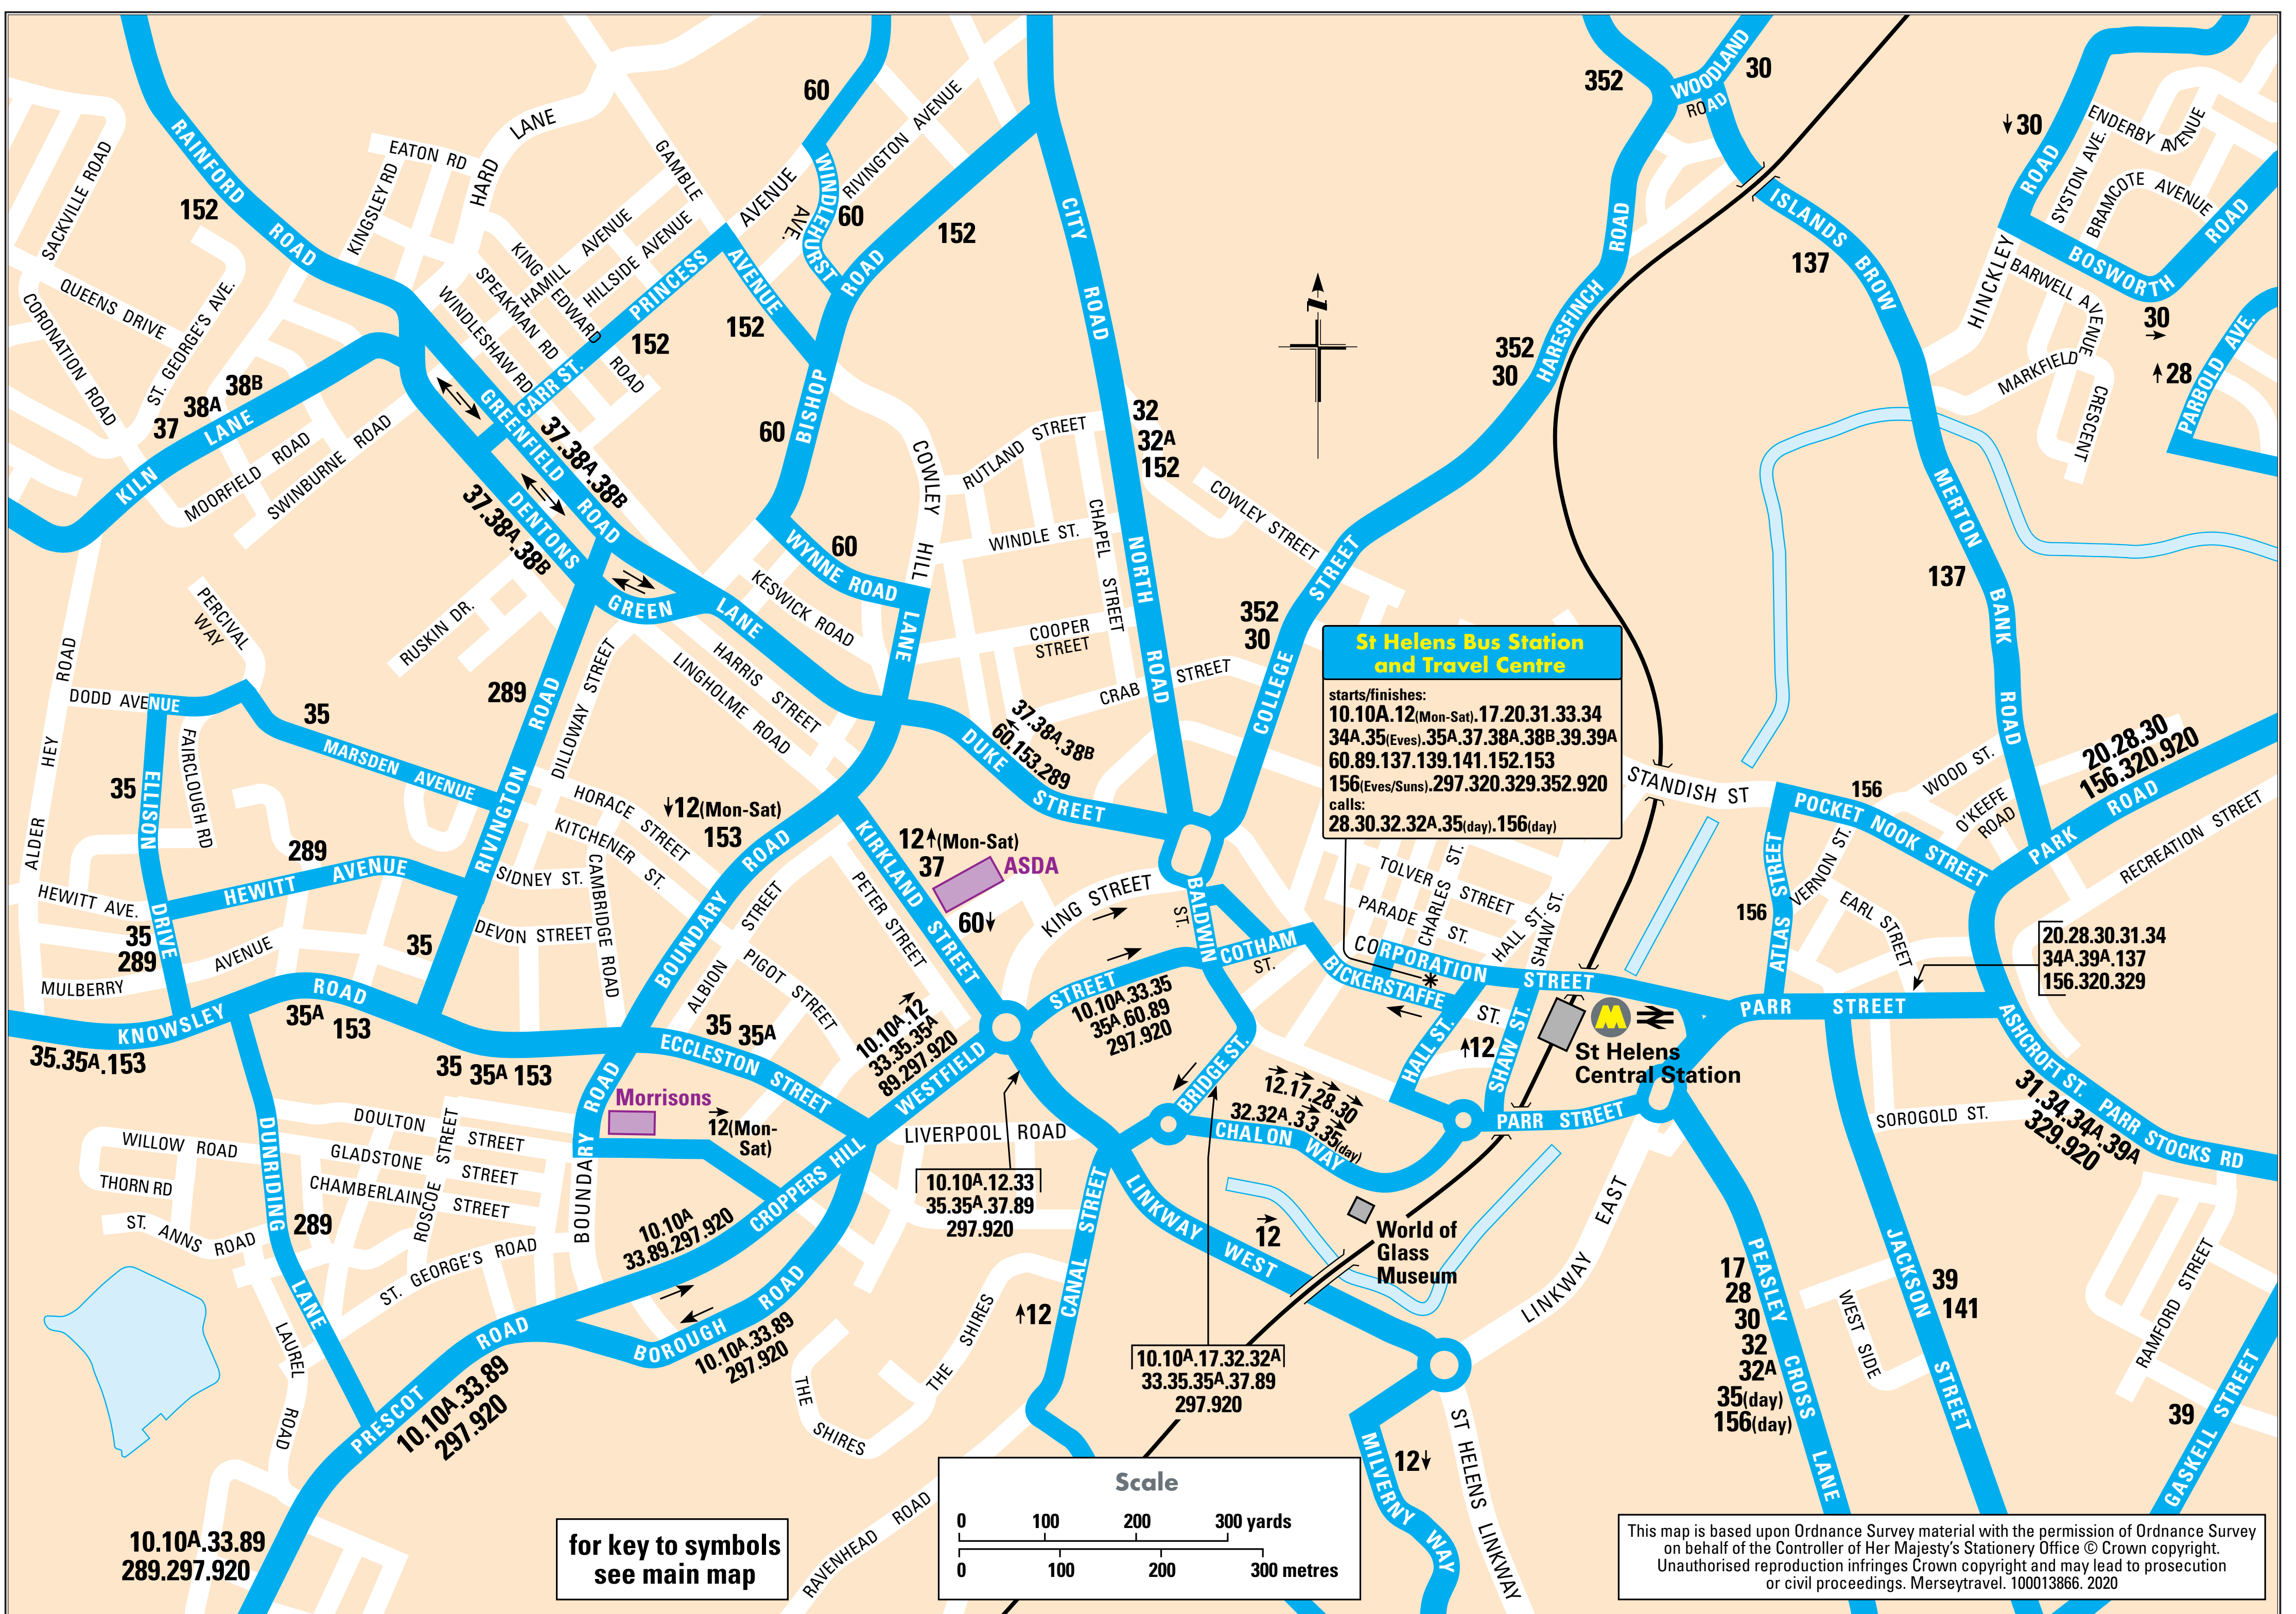

St Helens Town Centre Map

Index to Bus Routes in St Helens

Route Number	Operator Codes	Route Description	Monday to Friday Peak	Monday to Friday Even	Saturday	Sunday
6	ARR	Lunts Heath - Cronon Road - Hayton - Broadgreen - Edge Hill - City Centre 1 journey from Lunts Heath (0818) to City Centre, return journey from Liverpool (0800) terminates at Hayton	1 rtn jny	1 rtn jny		
7	ARR	Liverpool - Edge Lane - Broadgreen - Hayton - Cronon - Penketh - Warrington	30 30 60 30 60	30 60	60	60
10	ARR	St Helens - Thatto Heath - St Helens Road - Prescott - Page Moss - Old Swan - Liverpool	12 12 30 12 30	12 30	30	30
10A	ARR	St Helens - Thatto Heath - Nutgrove Road - Whiston Hospital - Prescott - Page Moss - Old Swan - Liverpool (runs in this direction only)	6 6 15 6 15	6 15	12/15	
12		St Helens - Asda - Boundary Road - Morrisons - Ravenhead Retail Park - St Helens (Asda/Morrisons not served Sunday)	30 30	30	60	
17	ARR	St Helens - Peasley Cross - St Helens Hospital - Clock Face - Sutton Manor - Farnworth - Widnes	30 30 60 30 60	30 60	60	60
20	ARR	St Helens - Blackbrook - Haydock - Earlestown	30 30	30		
22.22A	WT	Warrington - Winwick - Newton-le-Willows - Crow Lane West - Salford Street - Vulcan Village - Wargrave - Earlestown Bus Station - Haydock - Garswood - Ashton (22) - Golborne - Abram - Platt Bridge - Wigan (22A)	60 60 60 60 60 60	60 60 60 60 60	60 60	60 60
26.26A	ASH	Cronon - Farnworth - Hough Green - Widnes/West Bank	30	30		
28	HAT	St Helens - Blackbrook - St Helens - Hospital - St Helens Junction - Hospital - St Helens	60	60		
30	ARR	Sutton Manor - Clock Face - St Helens - Chain Lane - St Helens (Evenings St Helens to Chain Lane only)	20 20 30 20 30	20 30	30	30
31	ARR	St Helens - Fleet Lane - Parr	10 10 30 10 30	10 30	30	30
32.32A	ARR	Clinkham Wood - Haresfinch - St Helens - Peasley Cross - St Helens Hospital - Sutton Manor (32) - Clock Face (32A)	15 15 30 15 30	15 30	30 30	30 30
33	ARR	Sutton Heath - Thatto Heath - St Helens	15 15	15	30	30
34	ARR	St Helens - Parr - Newton Road - Earlestown - Queens Drive - Newton-le-Willows - Lovton - Leigh (34/34A combined 10 minutes daytime service to Earlestown)	20 20 60 20 60	20 60	60 60	60 60
34A	ARR	St Helens - Parr - Newton Road - Earlestown - Wargrave - Newton-le-Willows (Bradleigh Road) (34/34A combined 10 minutes daytime service to Earlestown)	20 20 60 20 60	20 60	60 60	60 60