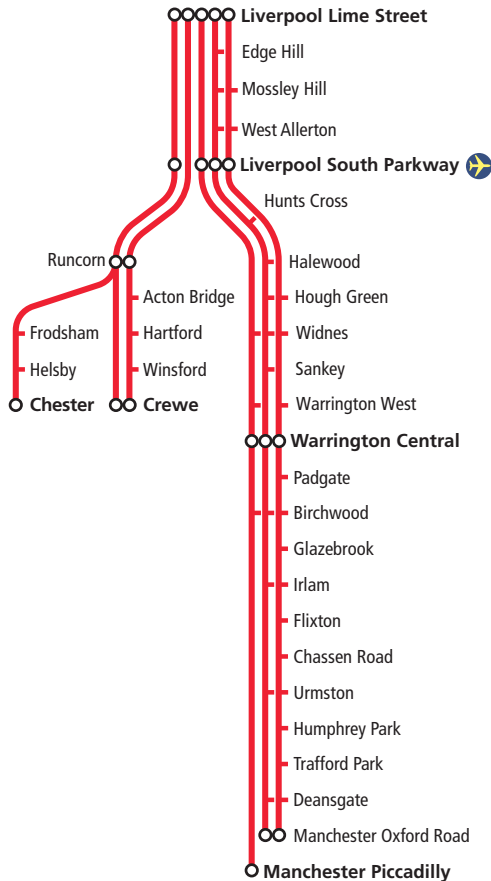

# City Line

Book **2** of 4

**Changes to services due to the Coronavirus epidemic**  
City Line services will operate to a reduced frequency until further notice. For service updates visit:

[northernrailway.co.uk](http://northernrailway.co.uk)

[tpexpress.co.uk](http://tpexpress.co.uk)

[eastmidlandsrailway.co.uk](http://eastmidlandsrailway.co.uk)

[avantiwestcoast.co.uk](http://avantiwestcoast.co.uk)

[tfwrail.wales](http://tfwrail.wales)

# Timetable Index

<b>Travelling between:</b>	<b>Pages</b>
<b>Liverpool to Manchester via Warrington</b>	<b>2 - 12</b>
<b>Manchester to Liverpool via Warrington</b>	<b>14 - 24</b>
<b>Liverpool to Runcorn and Crewe</b>	<b>26 - 36</b>
<b>Crewe and Runcorn to Liverpool</b>	<b>38 - 48</b>