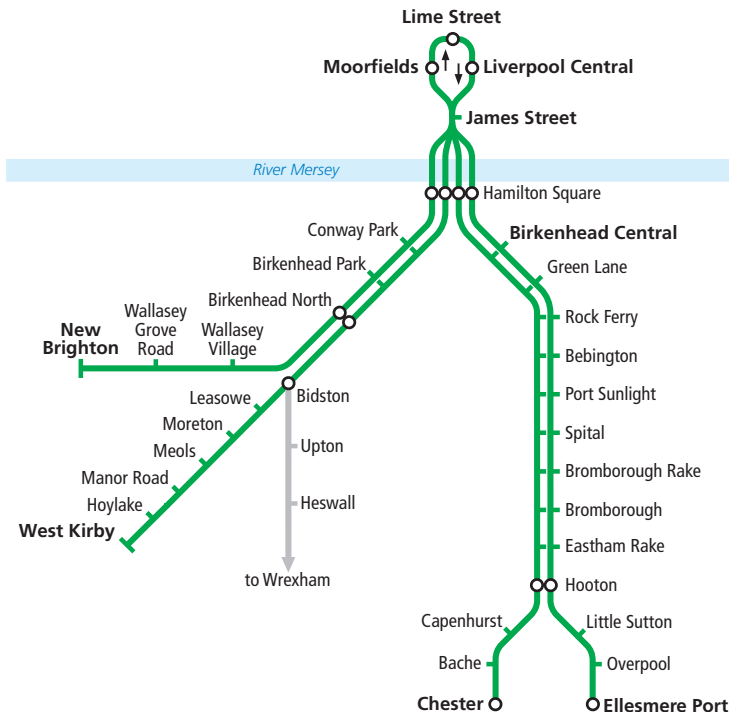

Valid from **5 July 2020**
until further notice

Train times

Wirral Line (Temporary Timetable)

Changes to services due to the coronavirus epidemic

Northern Line services will operate to a reduced frequency until further notice

For service updates visit merseyrail.org

Timetable Index

Travelling between:

West Kirby/New Brighton via Hamilton Square to Liverpool

Chester/Ellesmere Port via Hamilton Square to Liverpool

Pages

2 - 10

11 - 15

For stations to Shotton and Wrexham - change at Bidston, see page 26

Showing all trains from West Kirby and New Brighton to Birkenhead and Liverpool

Additional trains run between Hamilton Square and Liverpool

For stations to **Shotton and Wrexham** - change at Bidston, see page 27.

Showing all trains from Liverpool and Birkenhead to New Brighton and West Kirby

Additional trains run between Liverpool and Hamilton Square